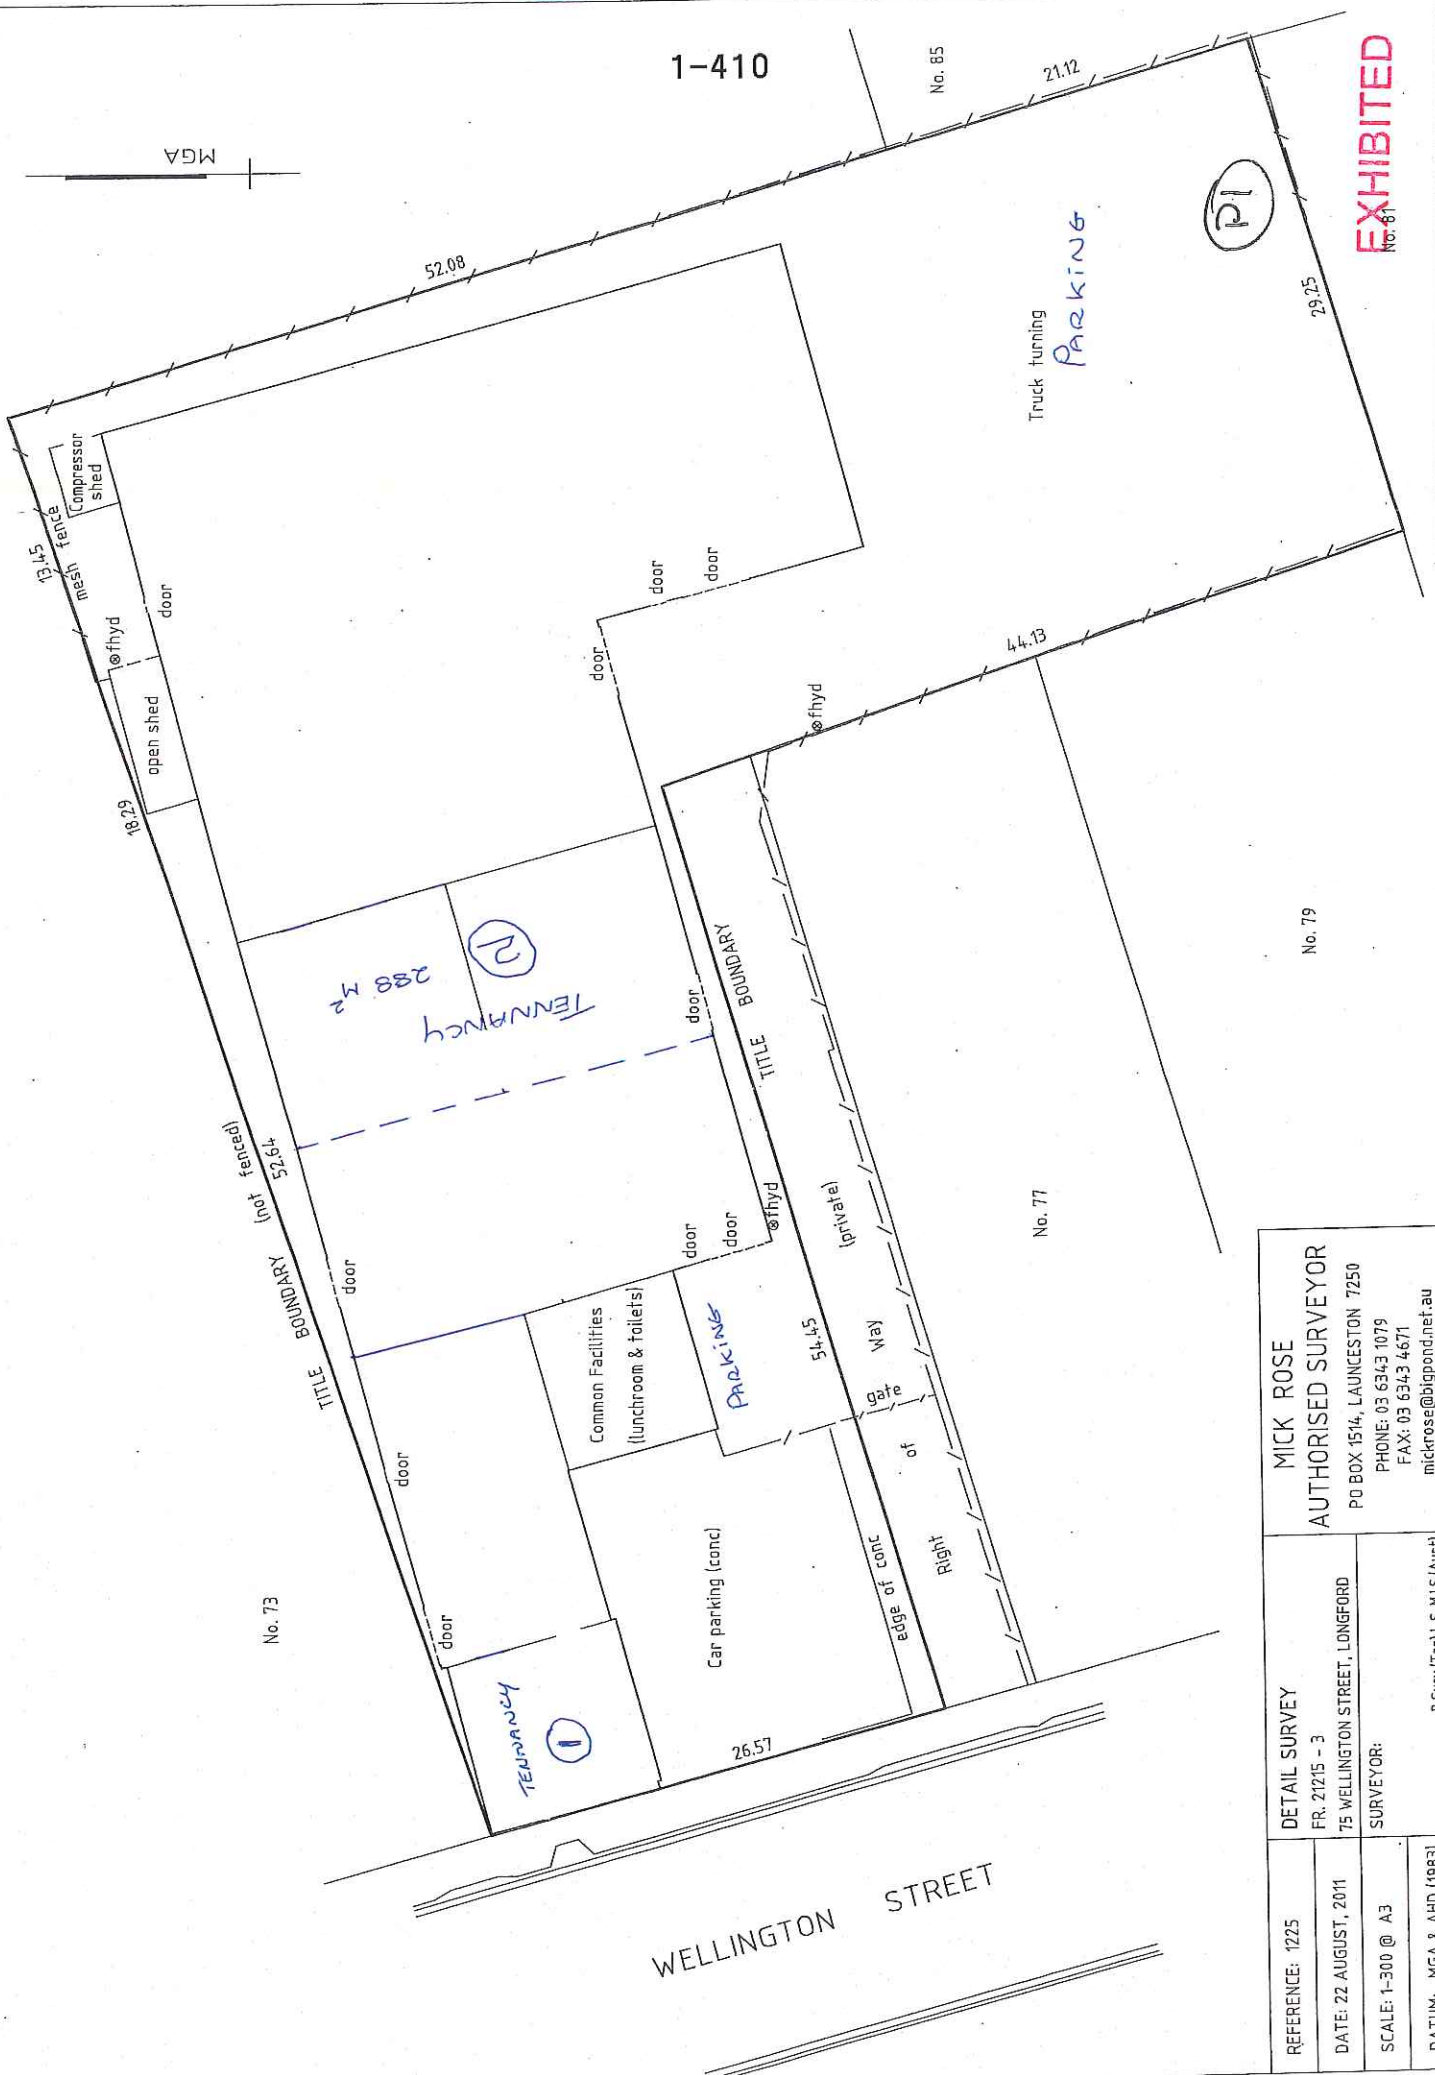

1-410

No. 65

21.12

EXHIBITED  
No. 61

MGA

No. 79

No. 77

REFERENCE: 1225	DETAIL SURVEY	MICK ROSE
DATE: 22 AUGUST, 2011	FR. 21215 - 3	AUTHORISED SURVEYOR
SCALE: 1:300 @ A3	75 WELLINGTON STREET, LONGFORD	PO BOX 1514, LAUNCESTON 7250
DATUM: MGA & AHD (1963)	SURVEYOR:	PHONE: 03 6343 1079
		FAX: 03 6343 4671
		mickrose@bigpond.net.au
		B.Surv.(Tas), L.S., M.I.S. (Aust)